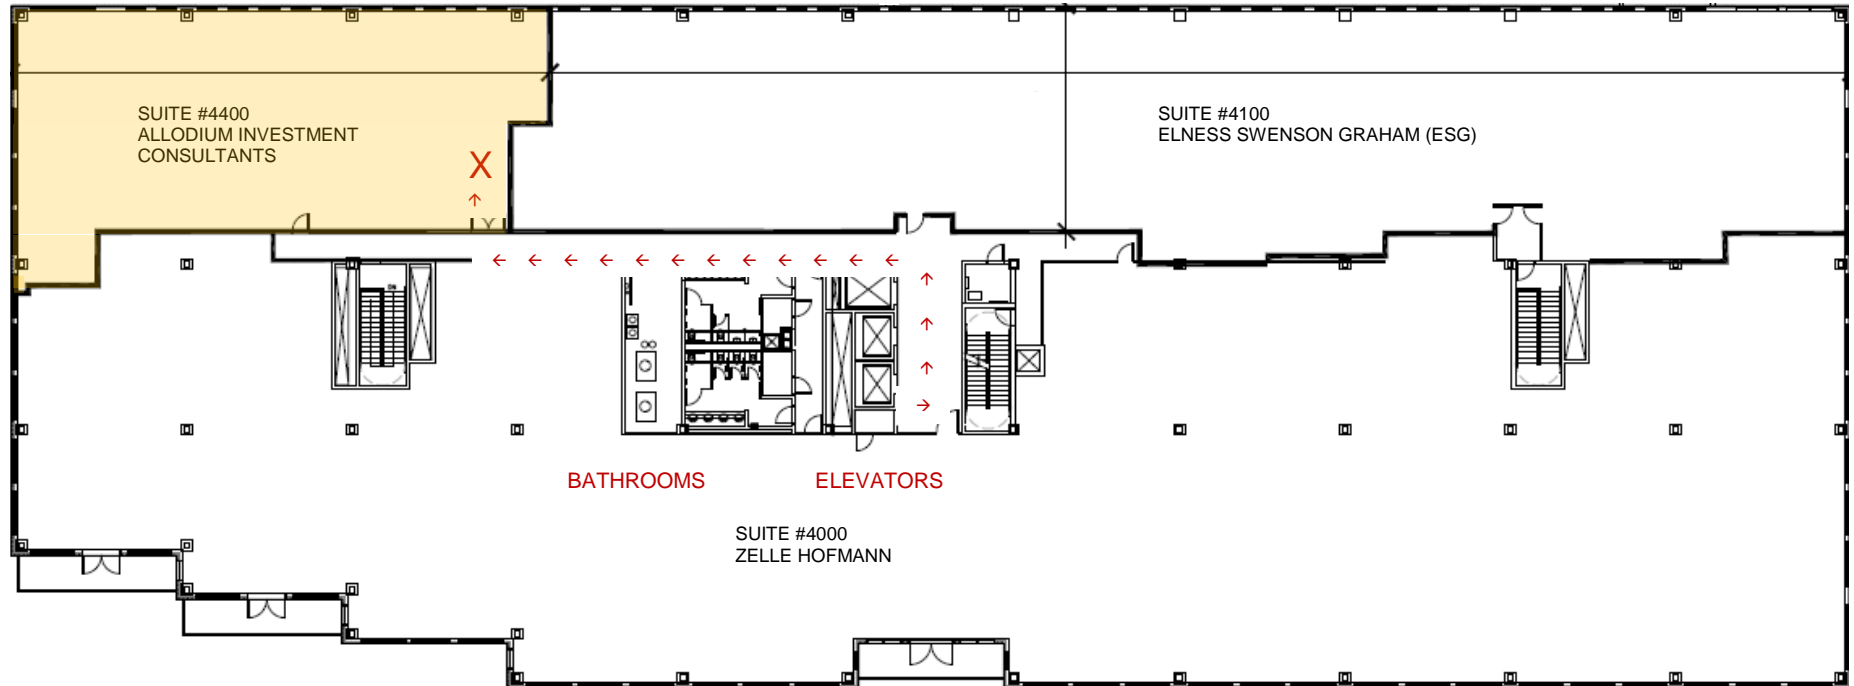

1 FOURTH FLOOR
SP-1 SCALE: SEE GRAPHIC SCALE

Fourth Floor Directions to Alloodium's Office:

Exit elevators. Turn left.

Turn left again and continue west down hallway to Suite 4400.